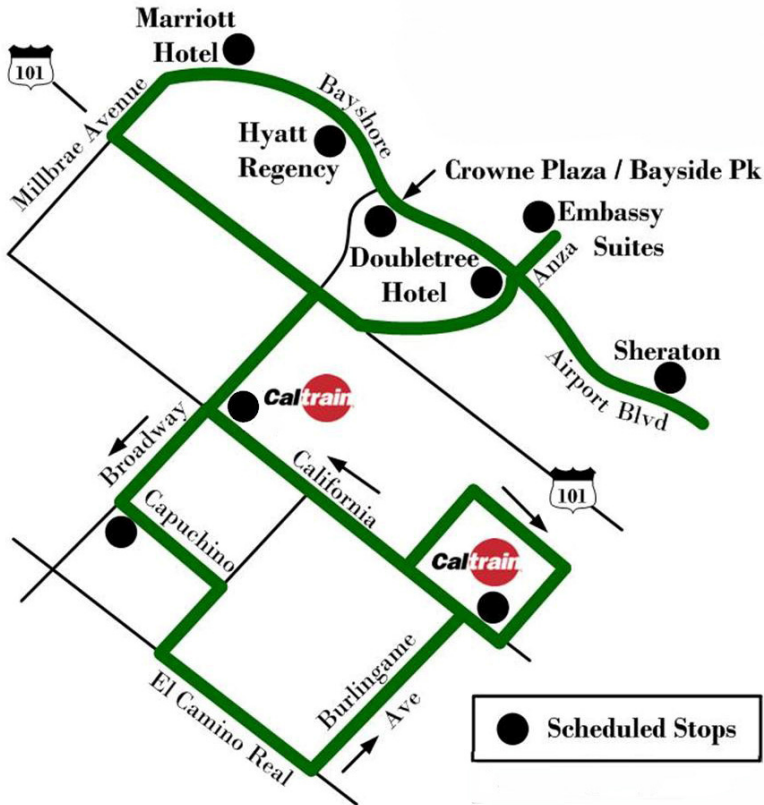

BURLINGAME TROLLEY

FREE!

Service Downtown

Connects the hotels east of Hwy 101 with downtown Burlingame

Burlingame Trolley sponsored by:

- Participating Hotels (listed)
- Broadway Merchants Association
- Borel Private Bank & Trust Co.
- Burlingame Chamber of Commerce
- San Mateo County Convention & Visitors Bureau

Daily Schedule - Operates Monday through Saturday*

Run #	Marriott (Door)	Hyatt Regency (Door)	Crowne Plaza (Door)	Doubletree Hotel - Golf Center (Door)	Sheraton Hotel (Door)	Embassy Suites Hotel (Door)	Broadway Avenue Shopping (Broadway & California - SW)	Broadway Avenue Shopping (Capuchino & Broadway - SW)	Burlingame Avenue Shopping (Caltrain Station)
1	11:30am	11:35am	11:38am	11:43am	11:47am	11:50am	11:53am	11:54am	12:06pm
1	12:15pm	12:20pm	12:23pm	12:28pm	12:32pm	12:35pm	12:38pm	12:39pm	12:51pm
2	1:00pm	1:05pm	1:08pm	1:13pm	1:17pm	1:20pm	1:23pm	1:24pm	1:36pm
3	1:45pm	1:50pm	1:53pm	1:58pm	2:02pm	2:05pm	2:08pm	2:09pm	2:21pm
4	2:30pm	2:35pm	2:38pm	2:43pm	2:47pm	2:50pm	2:53pm	2:54pm	3:06pm
5	3:15pm	3:20pm	3:23pm	3:28pm	3:32pm	3:35pm			
Driver Break									
6							4:38pm	4:39pm	4:51pm
7	5:00pm	5:05pm	5:08pm	5:13pm	5:17pm	5:20pm	5:23pm	5:24pm	5:36pm
8	5:45pm	5:50pm	5:53pm	5:58pm	6:02pm	6:05pm	6:08pm	6:09pm	6:21pm
9	6:30pm	6:35pm	6:38pm	6:43pm	6:47pm	6:50pm	6:53pm	6:54pm	7:06pm
10	7:15pm	7:20pm	7:23pm	7:28pm	7:32pm	7:35pm	7:38pm	7:39pm	7:51pm
11	8:00pm	8:05pm	8:08pm	8:11pm	8:15pm	8:18pm			