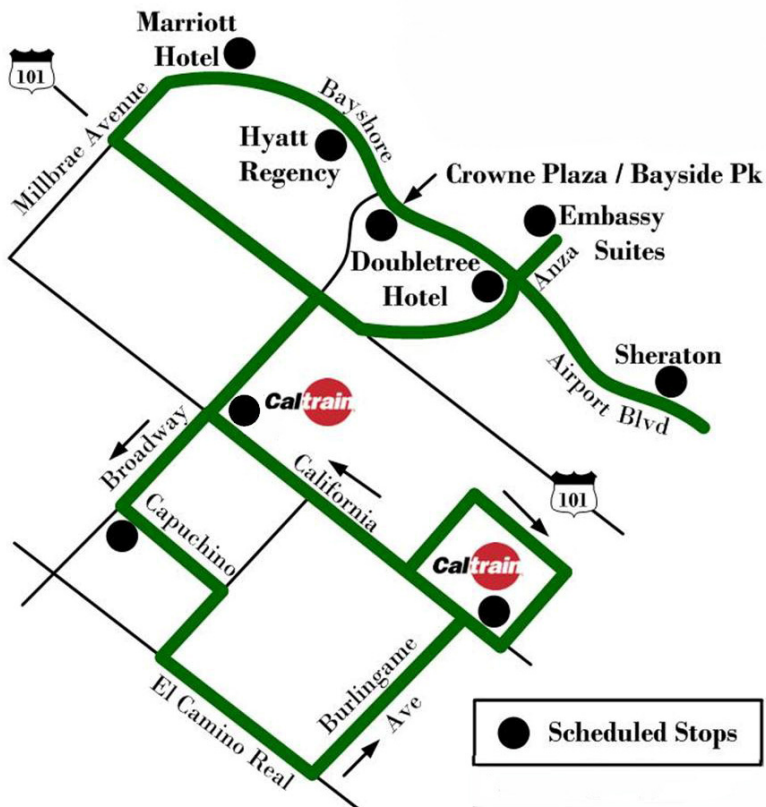

BURLINGAME TROLLEY

FREE!

Service Downtown

Connects the hotels east of Hwy 101 with downtown Burlingame

Burlingame Trolley sponsored by:

- Participating Hotels (listed)
- Broadway Merchants Association
- Borel Private Bank & Trust Co.
- Burlingame Chamber of Commerce
- San Mateo County Convention & Visitors Bureau